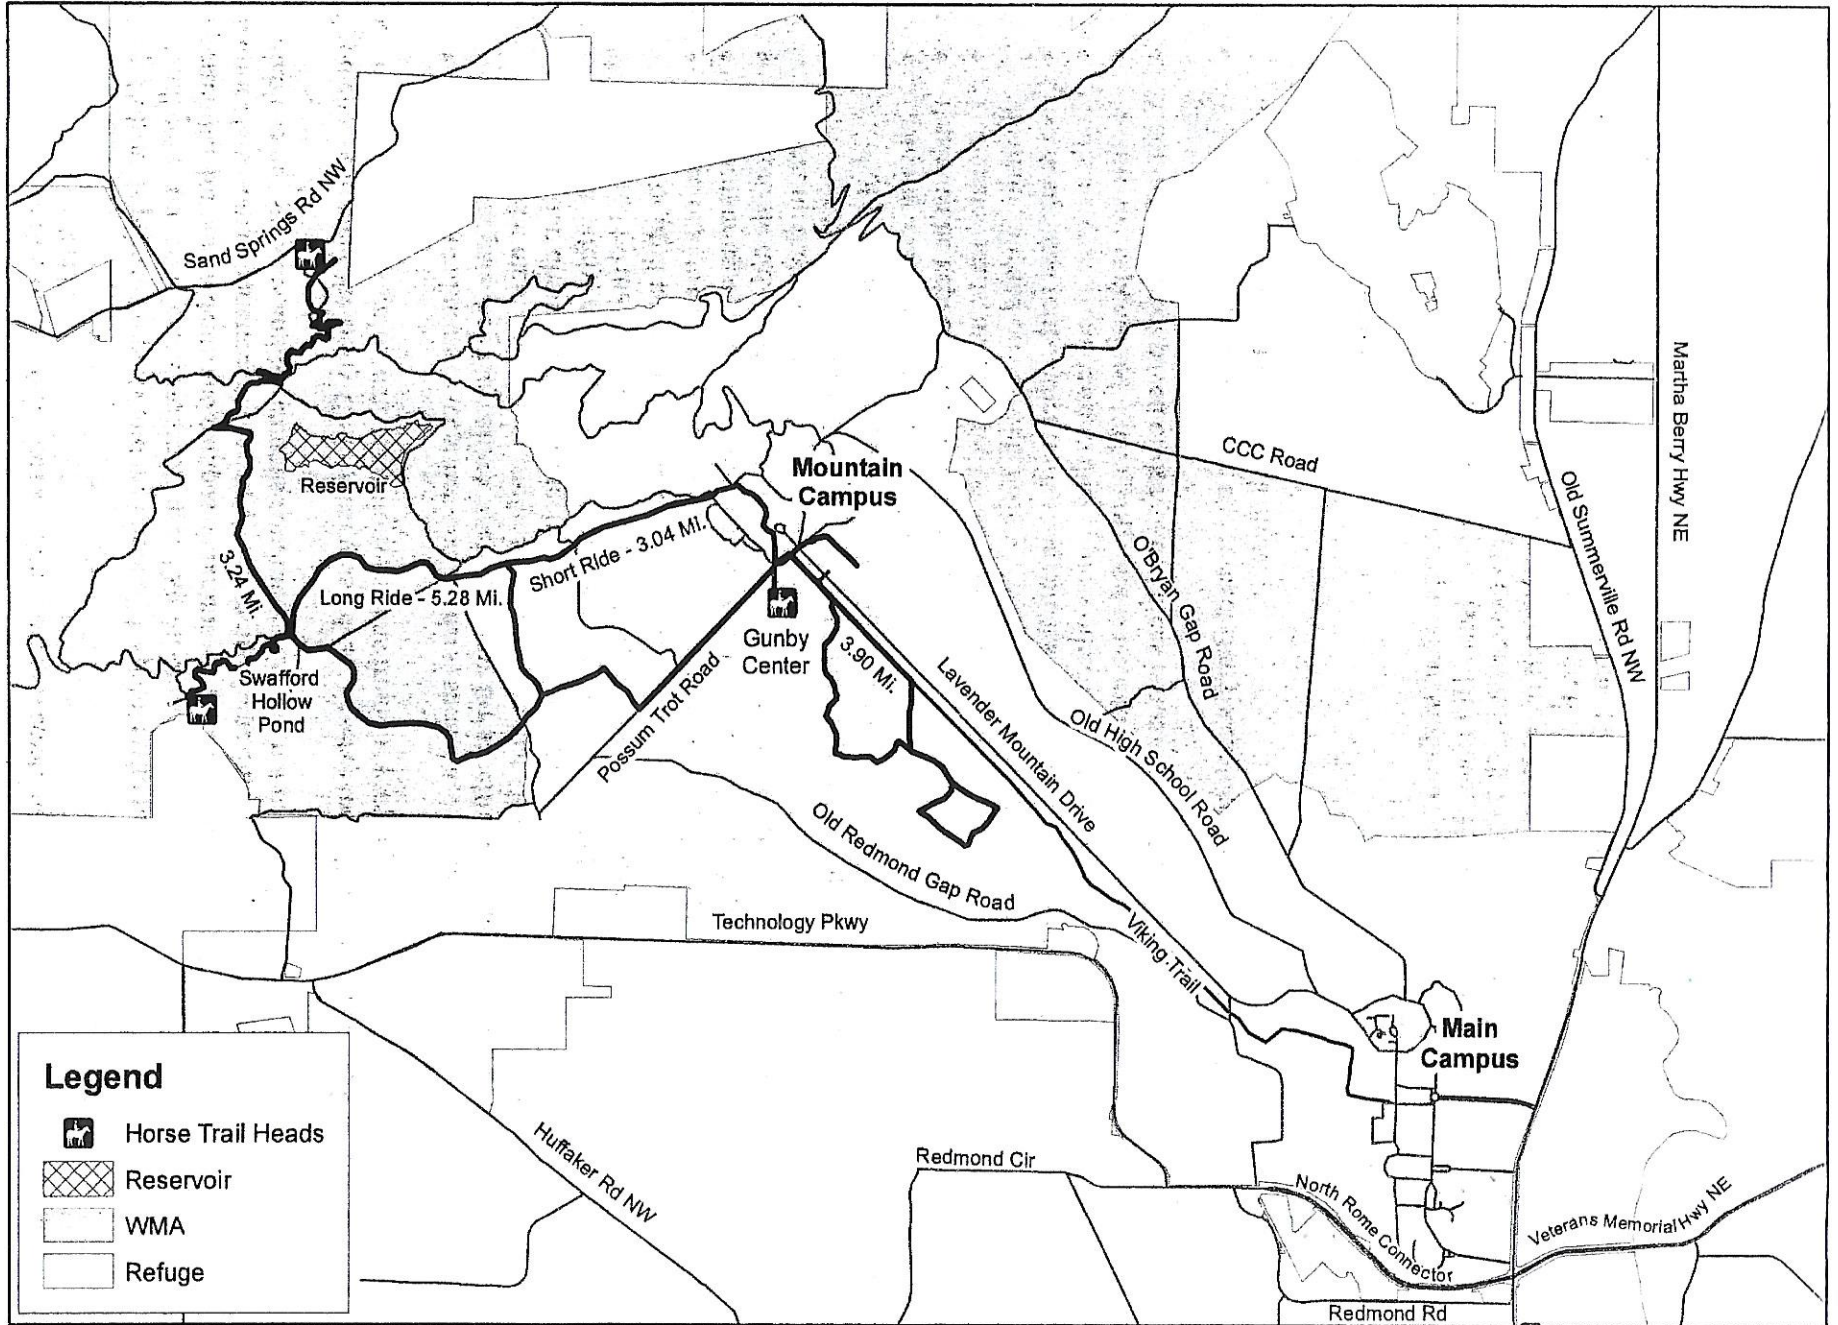

# BERRY COLLEGE HORSE TRAILS MORE THAN 15 MILES

**Legend**

- Horse Trail Heads
- Reservoir
- WMA
- Refuge

Map Produced By Land Resources, LH

March 15, 2008